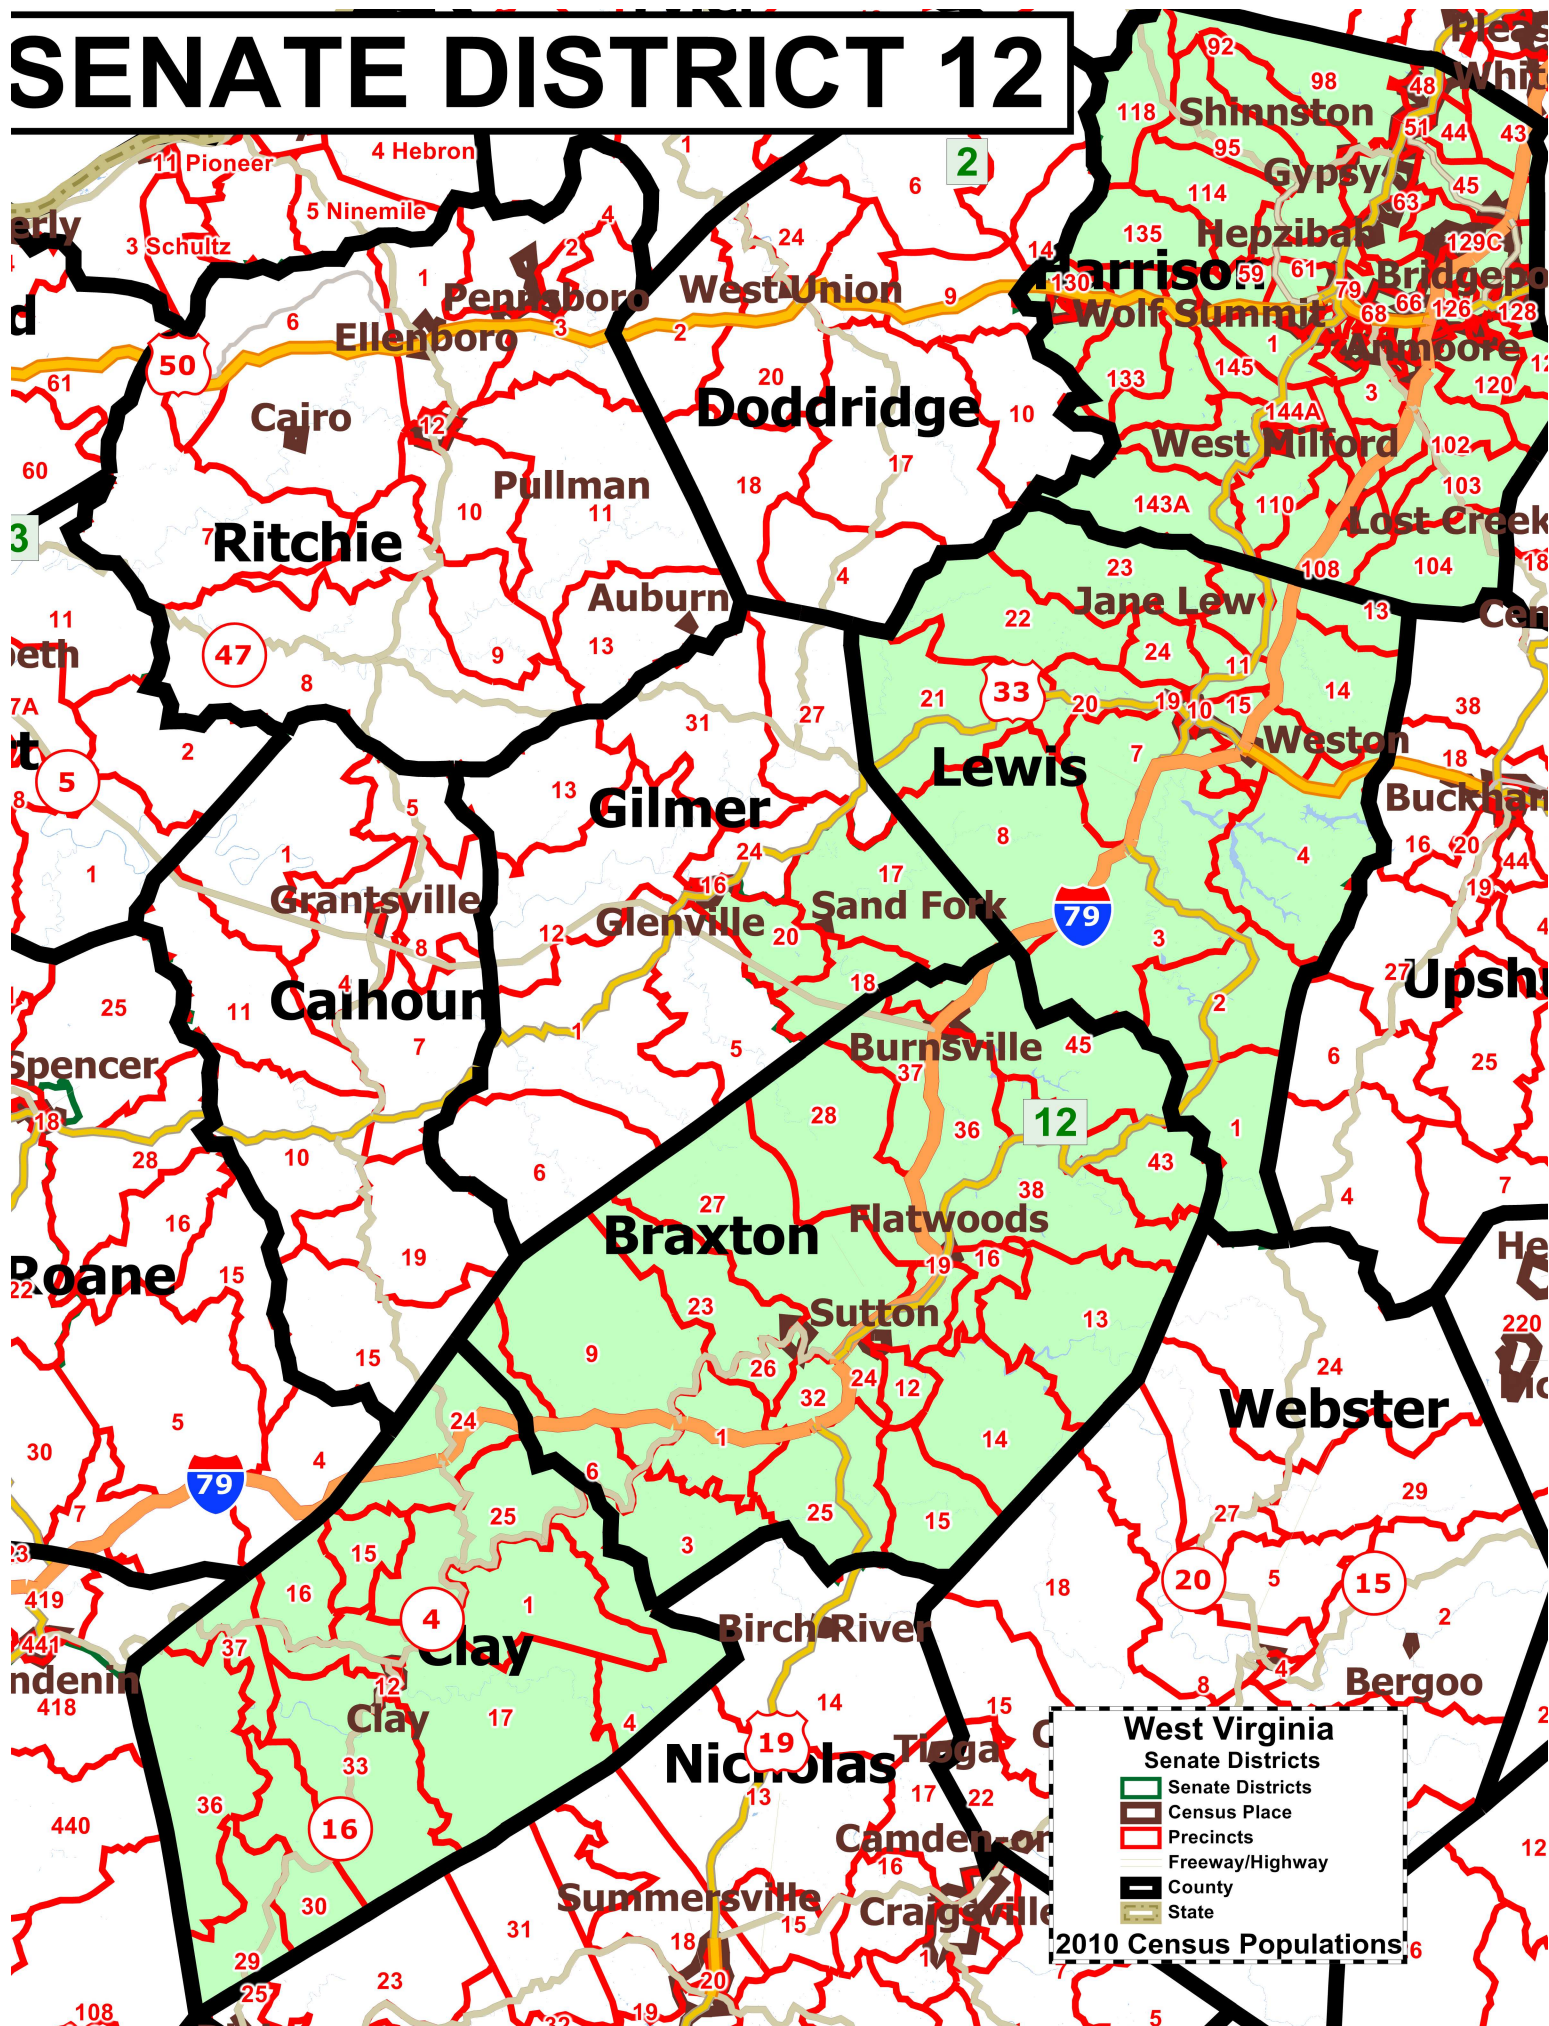

# SENATE DISTRICT 12

**West Virginia Senate Districts**

- Senate Districts
- Census Place
- Precincts
- Freeway/Highway
- County
- State

2010 Census Populations 6